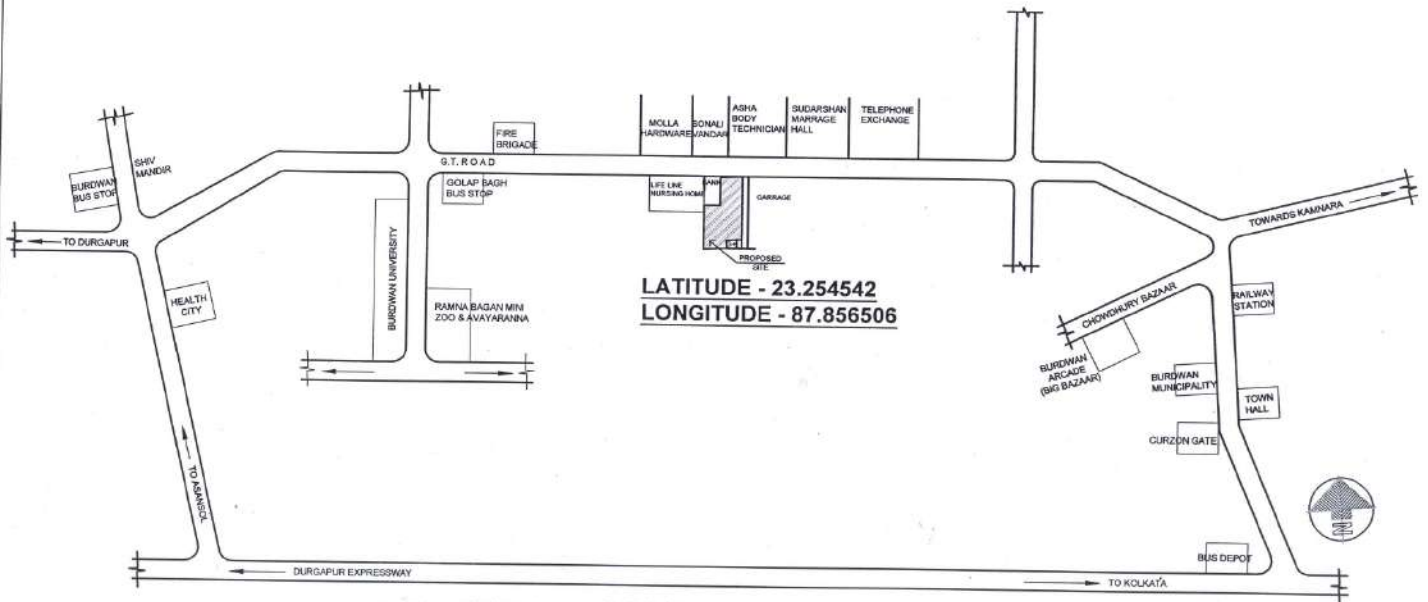

LOCATION PLAN AT HOLDING NO.- 39, WARD NO - 27, MAHALYA- KESHABGUNJ, J.L.
 NO. - 42, R.S. PLOT NO. - 1262 / 1282, L.R. PLOT NO. - 3302, KHATIAN NO. 18622,
 MOUZA - BAHIR SARBA MANGALA,

LATITUDE - 23.254542
LONGITUDE - 87.856506

LOCATION PLAN
SCALE :- 1:4000

S K DEVELOPMENT PRIVATE LIMITED

[Handwritten Signature]

Director